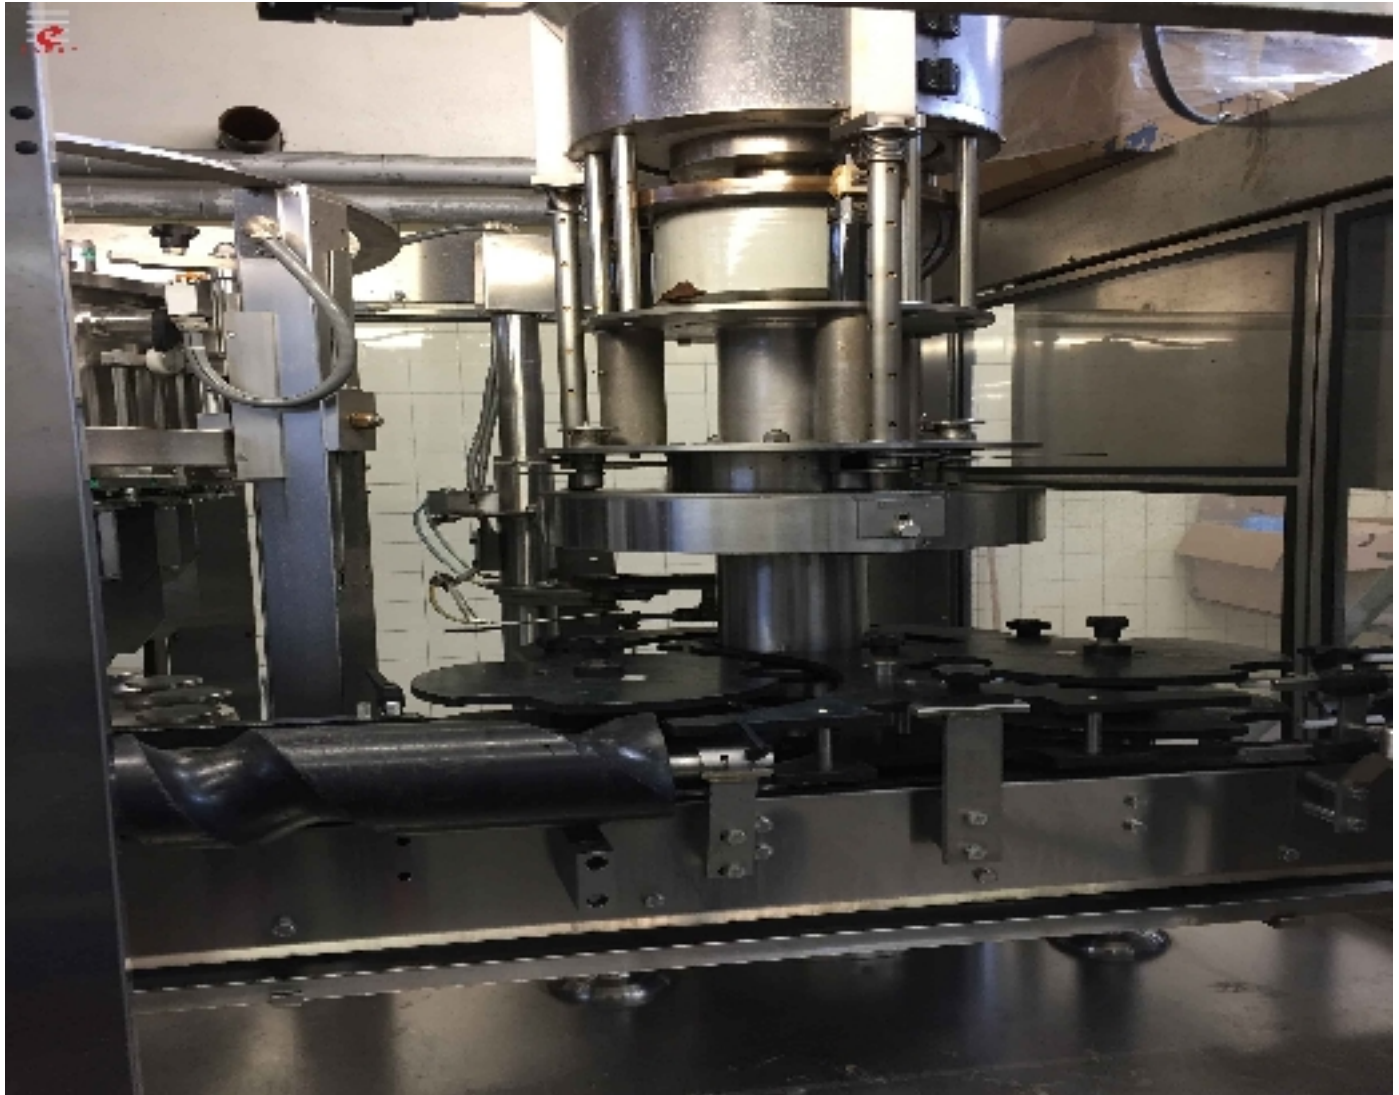

Used machines for the beverage industry

EBERT Technologie GmbH